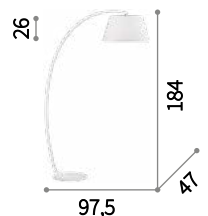

# Pagoda

Metal frame and base finished with satin enamel. Shade coated with fabric with the possibility to regulate the incline.

**ON**  
**OFF** Lamp with integrated switch.

IP20

11,620 Kg / 0,1755 m<sup>3</sup>  
E27 max 1 x 60W