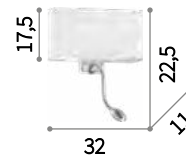

Hotel

Fabric shade. Satin glass diffuser. AP2 version with external adjustable led and independent switch.

LED LED source 3000 K in model 215693, 035949, 103204, 215709 and 035956, 15.000 h life.

ON OFF Lamp with integrated switch in models: 215693, 035949, 103204, 215709 and 035956.

103204

215709

215693

IP20

IP20

1,410 Kg / 0,0166 m³
E27 max 1 x 60W +
LED 1W / 45 Lm

1,230 Kg / 0,0166 m³
E27 max 1 x 60W

152851 € 60